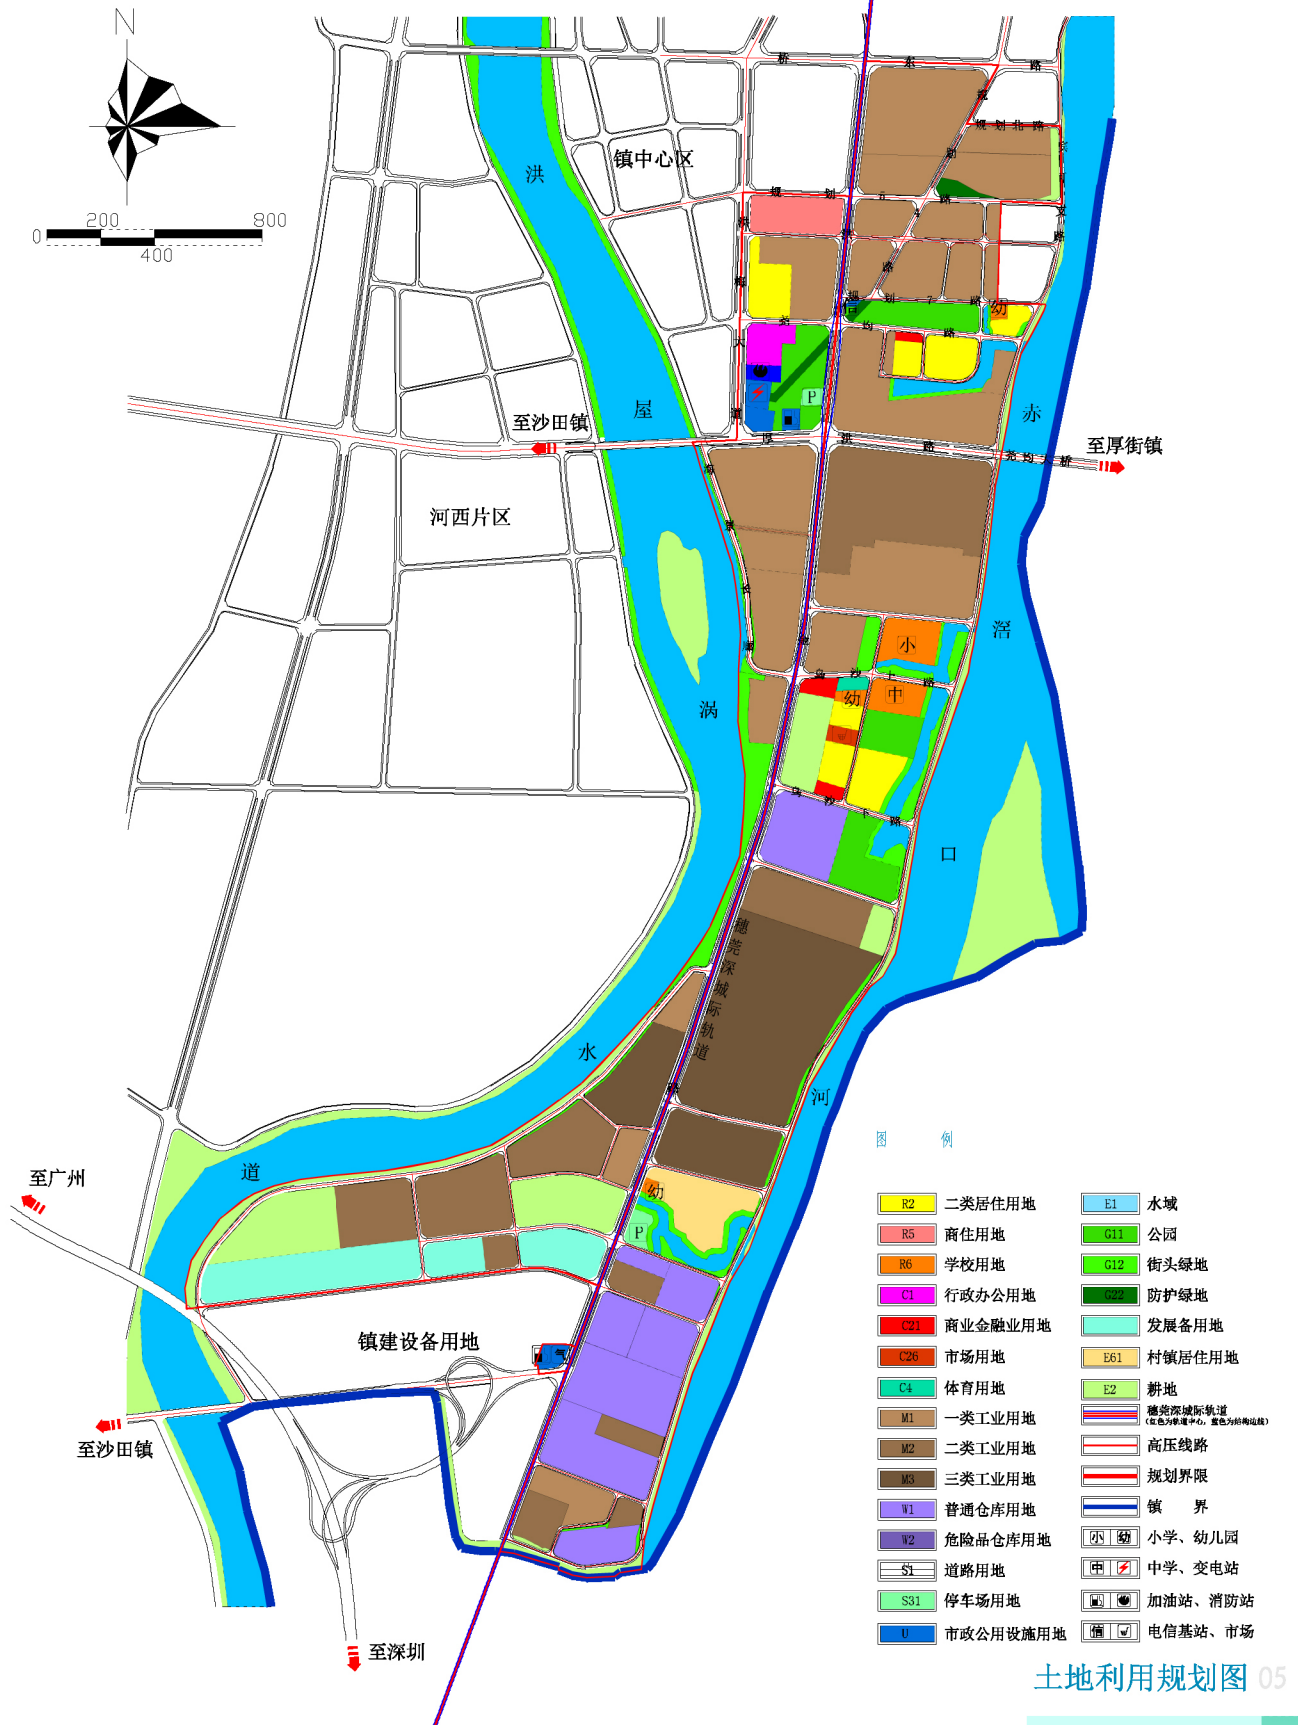

东莞市洪梅镇 樱花台盈片区 控制性详细规划

The Regulatory Planning For YingHua TaiYing District In Town DongGuan City

土地利用规划图 05